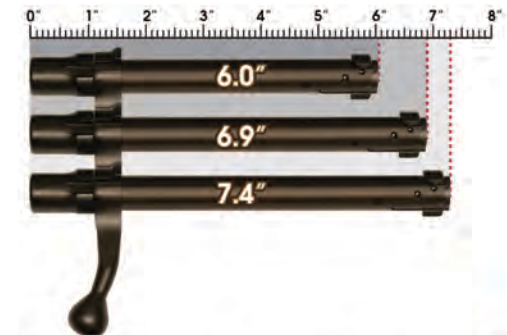

MINI ACTION

ALSO AVAILABLE:

KRYPTEK
HIGHLANDER

OD GREEN

LIGHTWEIGHT AND EFFICIENT DESIGN

- + 12 % Shorter than Short Action

- + **Mini Action** - 6.0" • 10.2 oz

- + **Short Action** - 6.9" • 13.1 oz

- + **Long Action** - 7.4" • 15.2 oz

- + LIGHTER AND SHORTER MEANS FASTER FOLLOW UP SHOTS

- + **HEAVY BARREL THREADED** **SUPPRESSOR READY**

SUB-MOA
GUARANTEE

H.A.C.T.
2-STAGE TRIGGER

LIFETIME
WARRANTY

SUPPRESSOR
READY

LOP: 13.87" // THREADED 5/8"X24 // .223 REM THREADED 1/2"x28

CALIBER	ROT	BARREL OPTIONS (IN)	LENGTH	WEIGHT (LBS)	STARTING MSRP
6MM ARC	1-8"	20" HB T/C 1/2"-28	39.5"	6	$529
.223 REM	1-8"				
6.5 GRENDEL	1-8"				
7.62x39	1-9.45"				
350 LEGEND	1-16"	16.25" HB T/C 5/8"-24	35.75"	5.8