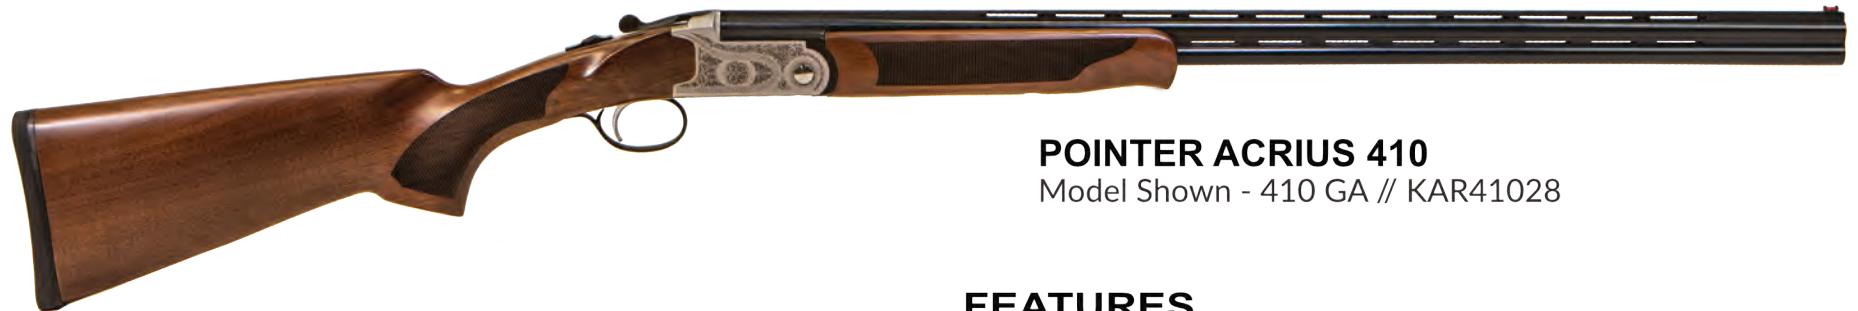

POINTER ACRIUS 410
Model Shown - 410 GA // KAR41028

GAUGE - 20 & .410
BARREL - 26"
LOP - 12.5"

FEATURES

- Turkish Walnut Stock & Forend
- Raised Vent Rib
- 28" Barrels (Youth Models 26")
- Fiber Optic Sight
- Barrel Selectors
- Chromed Lined Barrels
- 5 Chokes included
- Crisp Mechanical Triggers
- Laser Etched Receiver
- Extractors
- Youth Models in 20ga & .410

AVAILABLE IN WITH A 3" CHAMBER // LOP: 14" // MC-5 CHOKES

GAUGE	BARREL	LENGTH	STARTING MSRP
12	28"	45"	$459
20			
28			
410	26"(YOUTH) | 28"	43" | 45"