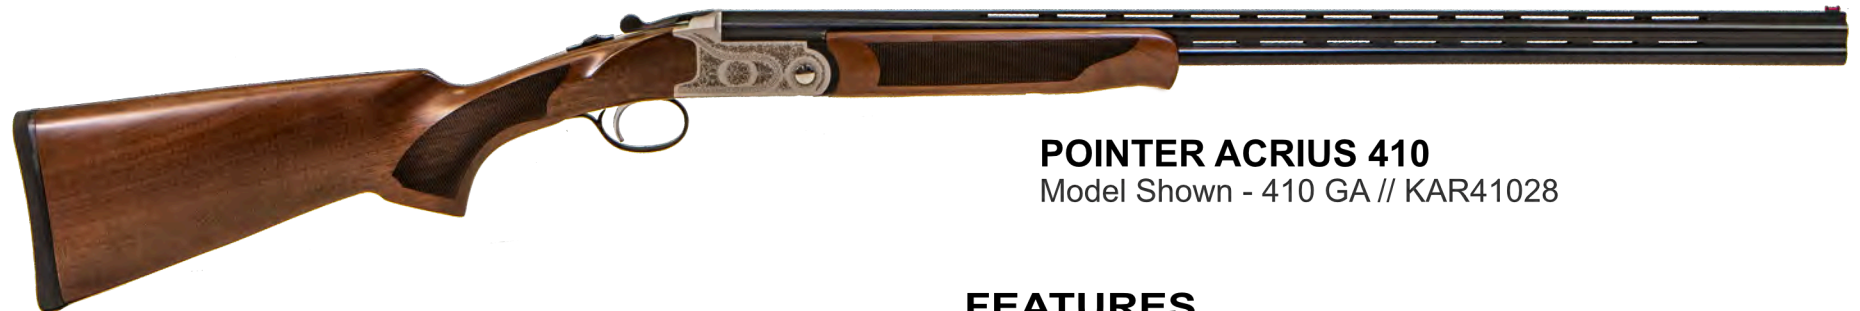

POINTER ACRIUS 410
Model Shown - 410 GA // KAR41028

GAUGE - 20 & .410
BARREL - 26"
LOP - 12.5"

FEATURES

- Turkish Walnut Stock & Forend
- Raised Vent Rib
- 28" Barrels (Youth Models 26")
- Fiber Optic Sight
- Barrel Selectors
- Chromed Lined Barrels
- 5 Chokes included
- Crisp Mechanical Triggers
- Laser Etched Receiver
- Extractors
- Youth Models in 20ga & .410

AVAILABLE IN WITH A 3" CHAMBER // LOP: 14" // MC-5 CHOKES

GAUGE	BARREL	LENGTH	STARTING MSRP
12	28"	45"	$449
20			
28			
410	26"(YOUTH) | 28"	43" | 45"