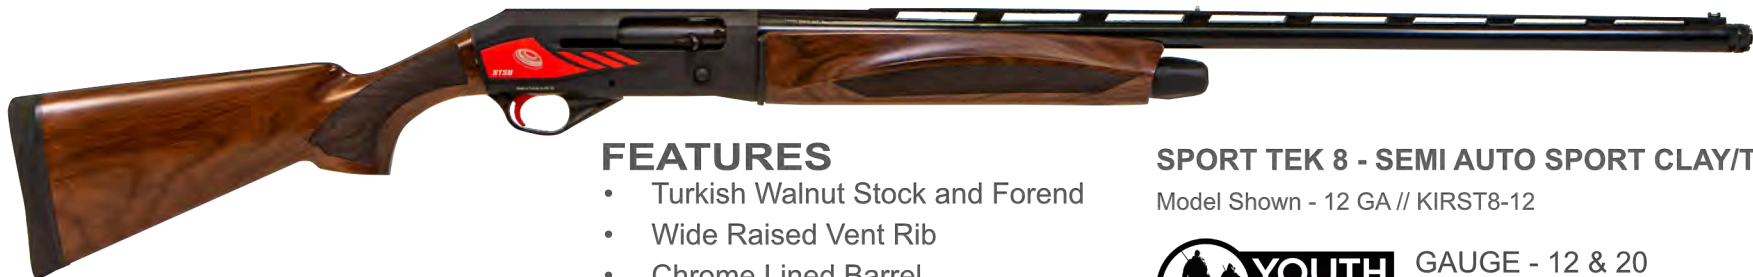

SPORT TEK 5 CLAY // 3" CHAMBER // 14" LOP | MC-5 EXT CHOKES

GAUGE	BARREL	LENGTH	BARREL FINISH	STOCK FINISH	STARTING MSRP
12	30"	47.2"	BLACK	WALNUT	$559

FEATURES

- Turkish Walnut Stock and Forend
- Wide Raised Vent Rib
- Chrome Lined Barrel
- Fiber Optic Front Sight/Mid Bead
- 5 Extended Chokes Included

SPORT TEK 8 - SEMI AUTO SPORT CLAY/TRAP

Model Shown - 12 GA // KIRST8-12

GAUGE - 12 & 20

BARREL - 28"

AVAILABLE LOP - 12.5"

SPORT TEK 8 // 3" CHAMBER // 14" LOP // MC-5 EXT CHOKES

GAUGE	BARREL	LENGTH	BARREL FINISH	STOCK FINISH	STARTING MSRP
12	30"	50.5"	BLACK	WALNUT	$379
20